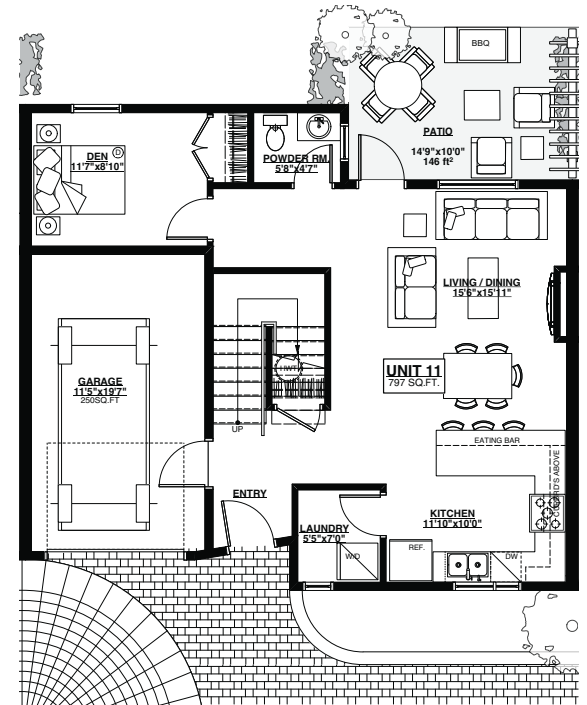

SEAHAVEN

ON SEVENTH

Third Floor 320 Sq Ft

Upper Floor 800 Sq Ft

Main Floor 797 Sq Ft

UNIT 11

4 Bedroom | 3 1/2 Bath | Loft + Den
 Living Space **1907 SQ FT**
 Outdoor **288 SQ FT**