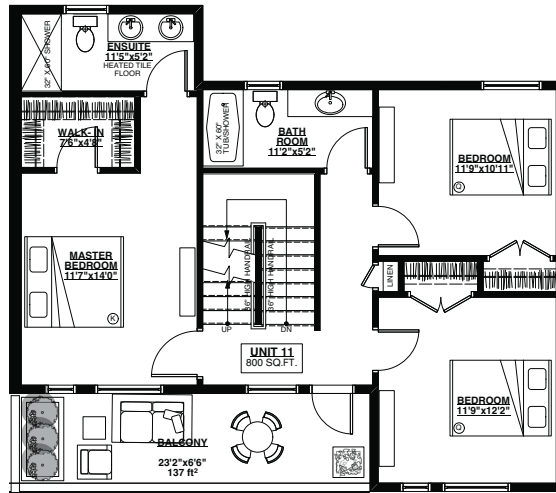

SEAHAVEN

ON SEVENTH

Third Floor 320 Sq Ft

Upper Floor 800 Sq Ft

Main Floor 797 Sq Ft

UNIT 11

4 Bedroom | 3 1/2 Bath | Loft + Den
 Living Space **1907 SQ FT**
 Outdoor **288 SQ FT**