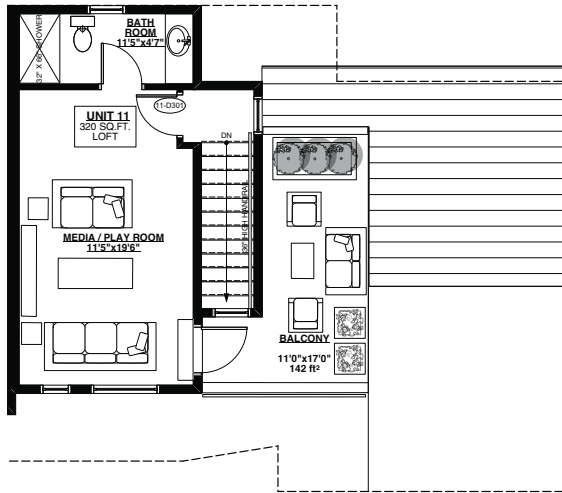

SEAHAVEN

ON SEVENTH

Third Floor 320 Sq Ft

Upper Floor 800 Sq Ft

Main Floor 797 Sq Ft

UNIT 11

4 Bedroom | 3 1/2 Bath | Loft + Den
 Living Space **1907 SQ FT**
 Outdoor **288 SQ FT**