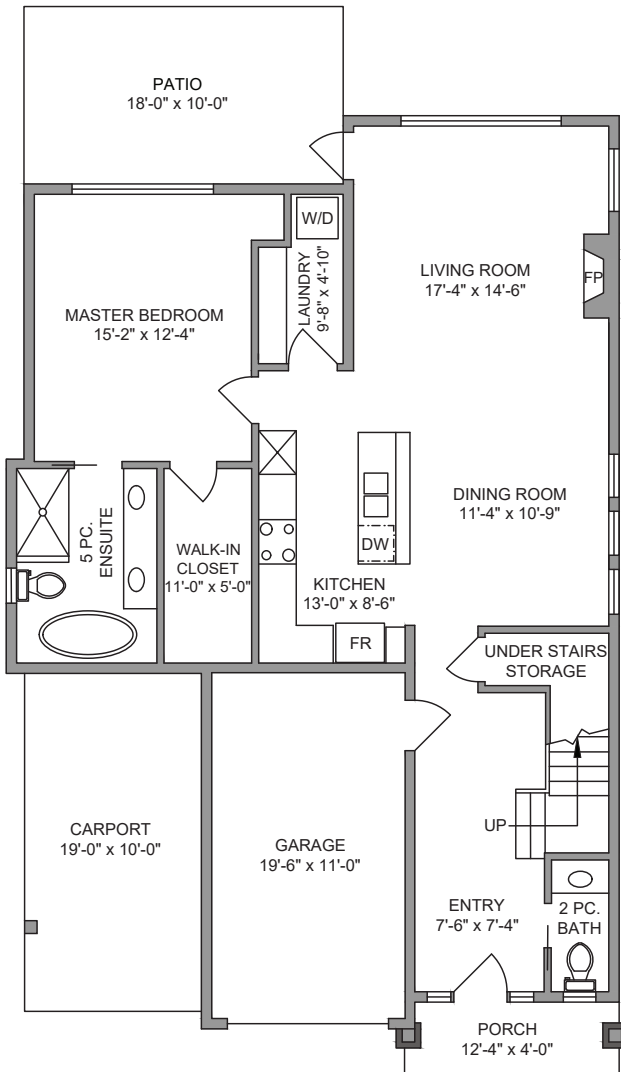

# POLO VILLAGE RESIDENCES

HERITAGE SERIES | LOT 11

Main Floor **1199 SQ FT**

Upper Floor **555 SQ FT**