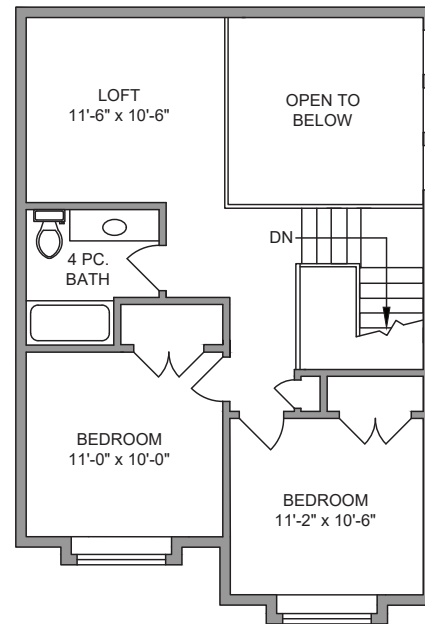

# POLO VILLAGE RESIDENCES

HERITAGE SERIES | LOT 11

Main Floor **1199 SQ FT**

Upper Floor **555 SQ FT**