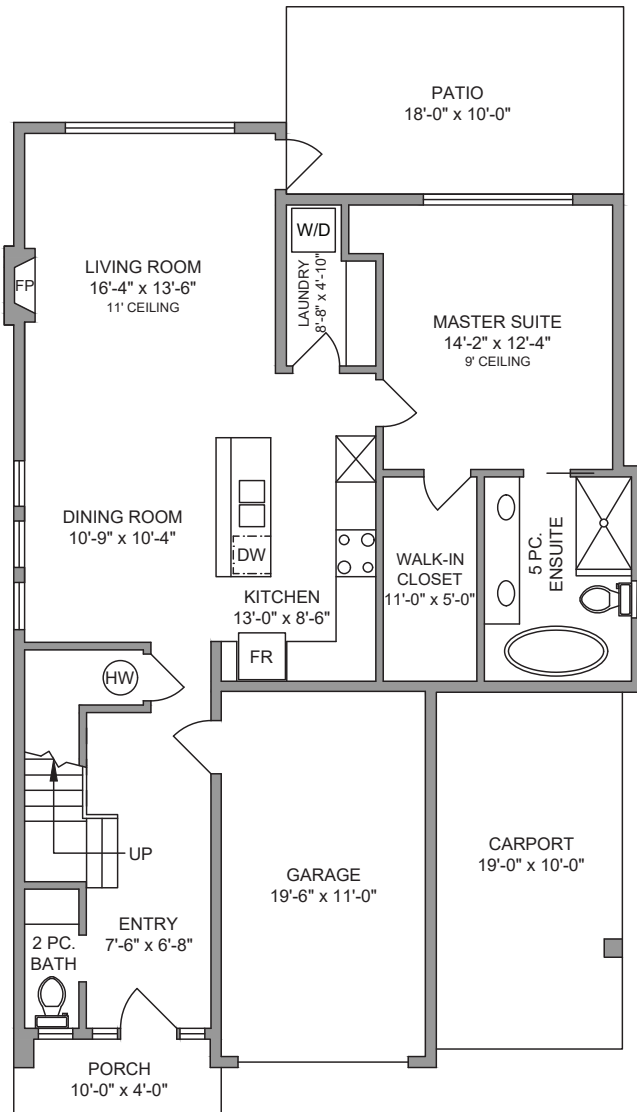

POLO VILLAGE RESIDENCES

HERITAGE SERIES | LOT 3

Main Floor **1119 SQ FT**

Upper Floor **538 SQ FT**