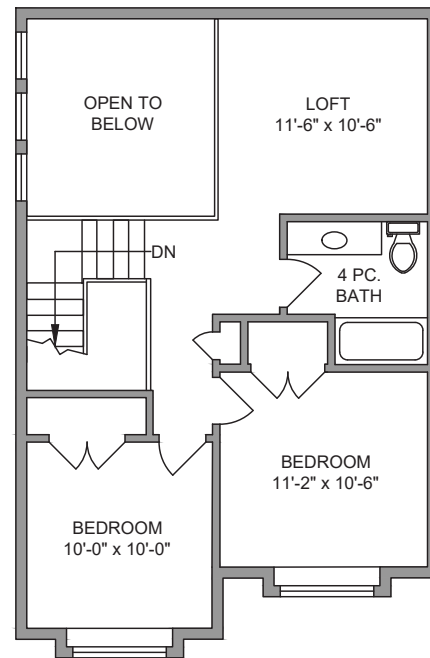

POLO VILLAGE RESIDENCES

HERITAGE SERIES | LOT 3

Main Floor **1119 SQ FT**

Upper Floor **538 SQ FT**