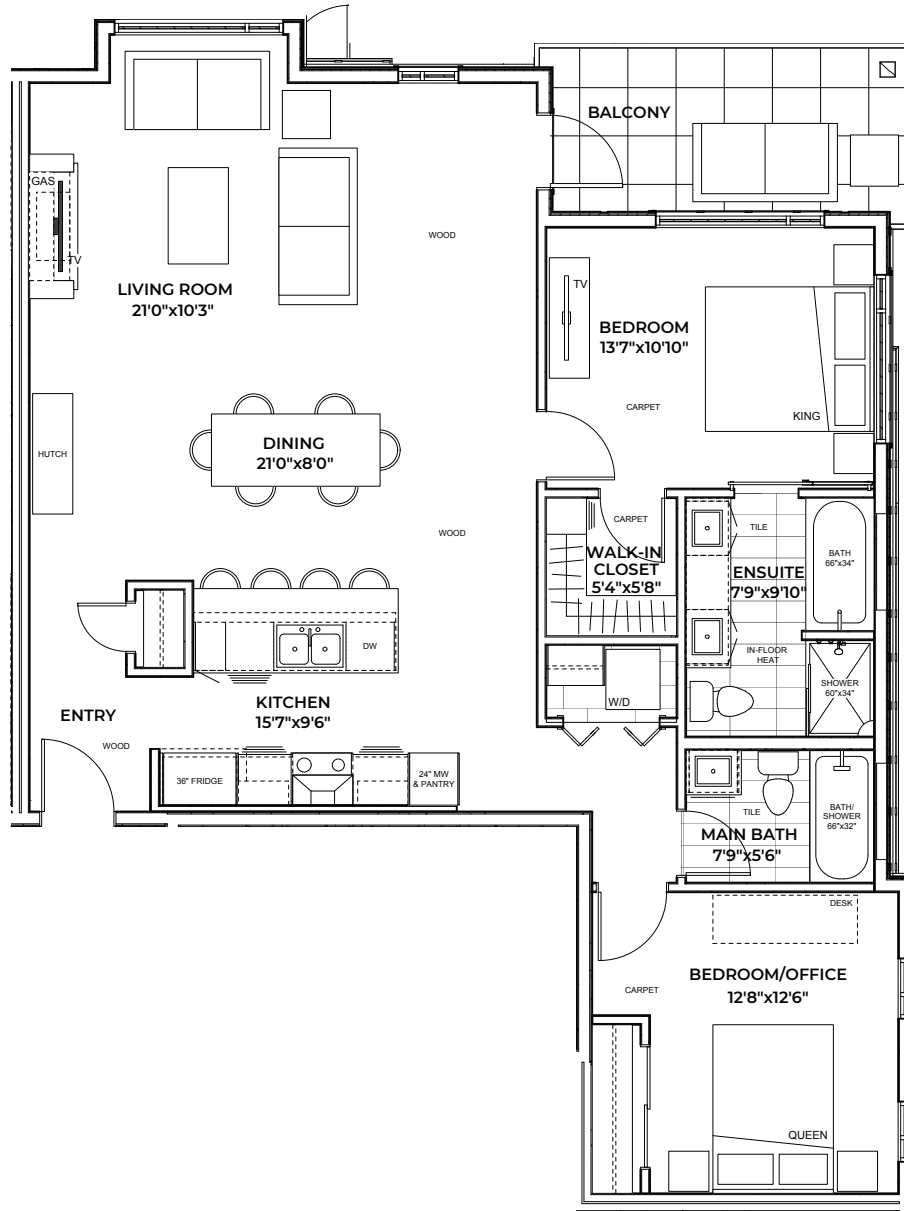

THE GABLES

Unit **105/205**

2 Bedroom | 2 Bath
Living Space **1224 Sq Ft**